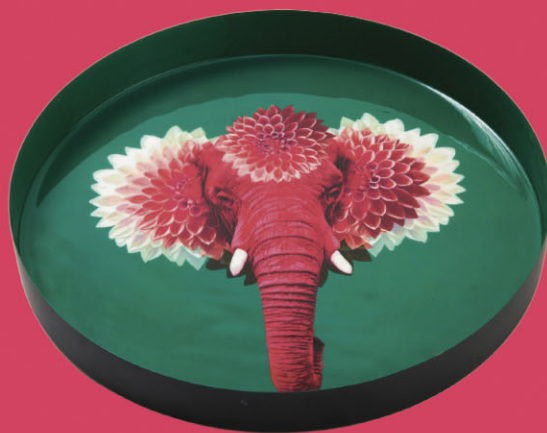

GIPSY
RÉF/CODE: GD576

PACHIII
RÉF/CODE: GD577

CHACHINO
RÉF/CODE: GD608