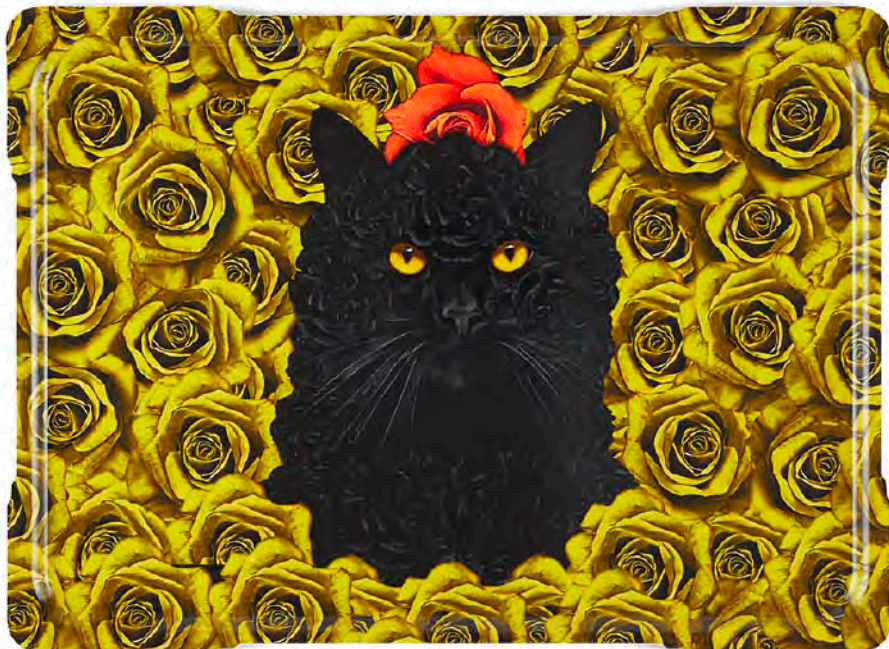

BACK

GD 514
ROSIE

FRONT

BACK

GD 490
CROCOSOUP

FRONT

BACK

Format : **53x32,5cm**