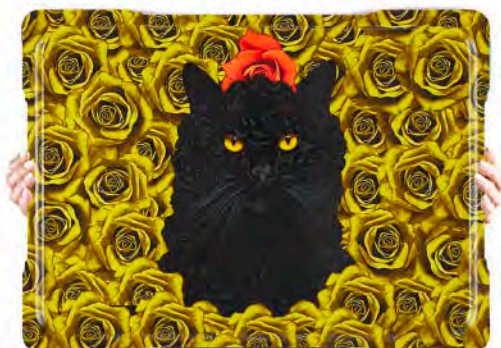

BACK

GD 514
ROSIE

FRONT

BACK

GD 490
CROCOSOUP

FRONT

BACK

Format : **53x32,5cm**